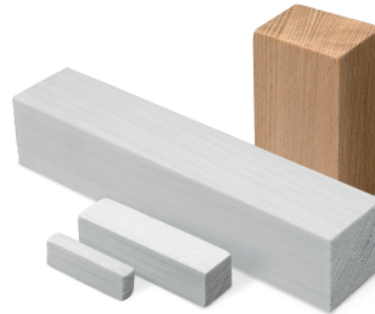

SAFE® block beech XL

PRODUCT DATA SHEET
Release date: February 2025

Definition

BEECH WOOD

Product Purpose

Enrichment material

USE

Nesting	Gnawing	Activity
	x	x

Color	light brown
Structure	block
Dimensions	96 mm x 40 mm x 40 mm

Product Presentation

Standard Packaging: ca. 96 units per carton.

Customized solutions and irradiation are possible upon request.

The batch number system provides full traceability.