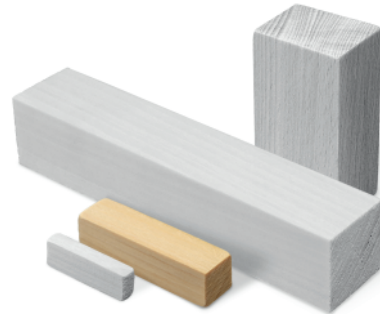

SAFE® block large

PRODUCT DATA SHEET
Release date: February 2025

Definition

ASPEN WOOD

Product Purpose

Enrichment material

USE

Nesting	Gnawing	Activity
	x	x

Directions for Use

STORAGE

Store in a clean and dry place with constant temperature, protected from light

SHELF-LIFE

36 months from date of production

AUTOCLAVABLE

Product Properties

SAFE® block large	
Color	beige
Structure	block
Dimensions	70 mm x 20 mm x 20 mm