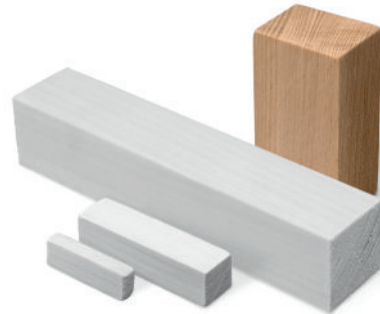

SAFE® block beech XL

PRODUCT DATA SHEET
Release date: September 2024

Definition

BEECH WOOD

Product Purpose

Enrichment material

USE

Nesting	Gnawing	Activity
	x	x

Color	light brown
Structure	block
Dimensions	96 mm x 40 mm x 40 mm

Product Presentation

Standard Packaging: ca. 96 units per carton.

Customized solutions and irradiation are possible upon request.

The batch number system provides full traceability.